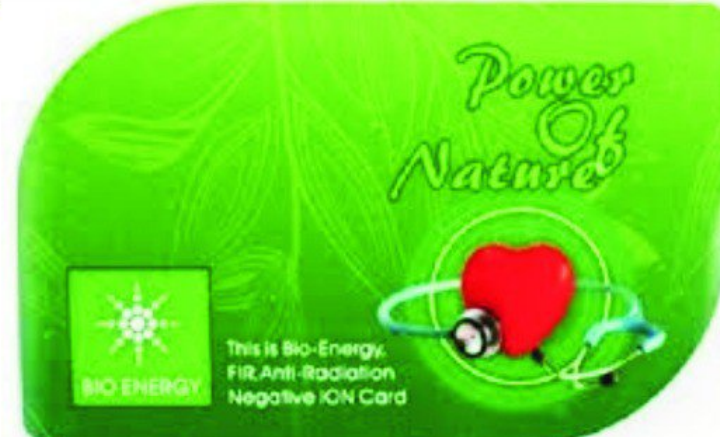

एक प्रयास अमीर बनाने का....

ACTIVATION PACKAGE : BRONZE

HEALTH POWER Rs. 1499/-

One Bottle Ayurvedic Proprietary Medicine

Bio Energy Card / Heart Card / Anty Radiation Card

Gift & Services with activation Package